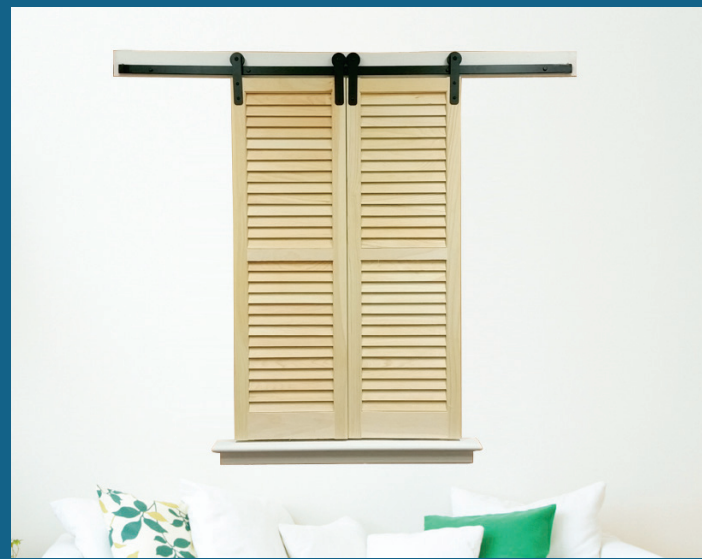

The Barn Door Shutter Company

Available in single, pair and bypass (four) shutter configurations, with and without hardware.
Sized to fit most cabinets.

Vertical Planks – Walpole

Raised Panel

Horizontal Planks – Peterborough

New York Louvered Blinds

Diagonal Planks – Dublin

Southern Louvered Blinds

Specialized Hardware for Interior Shutters

Designed for smooth operation and available in many attractive colors.